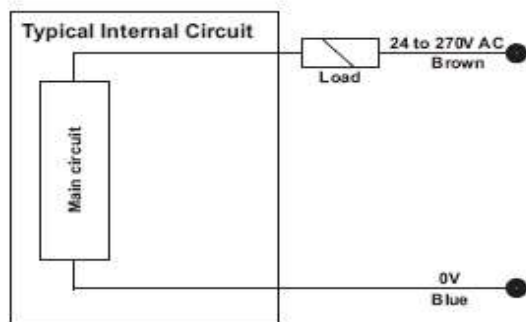

Website: [www.shiva-electronics.com](http://www.shiva-electronics.com)

Model No.	Size(mm)	Logic	Assembly	Supply	Sn	Su	Switching freq	Connection Type
IA-O12-WF	M12X70	NO	Flush	20-270V	2mm	1.6mm	25Hz	Cable
IA-O12-WN	M12X70	NO	NonFlush	20-270V	4mm	3.2mm	25Hz	Cable
IA-C12-WF	M12X70	NC	Flush	20-270V	2mm	1.6mm	25Hz	Cable
IA-C12-WN	M12X70	NC	NonFlush	20-270V	4mm	3.2mm	25Hz	Cable
IA-O18-WF	M18X60	NO	Flush	20-270V	5mm	4mm	25Hz	Cable
IA-O18-WN	M18X60	NO	NonFlush	20-270V	8mm	6.4mm	25Hz	Cable
IA-C18-WF	M18X60	NC	Flush	20-270V	5mm	4mm	25Hz	Cable
IA-C18-WN	M18X60	NC	NonFlush	20-270V	8mm	6.4mm	25Hz	Cable
IA-O18-WF	M18X60	NO	Flush	20-270V	10mm	8mm	25Hz	Cable
IA-O18-WN	M30X60	NO	NonFlush	90-250V	15mm	12mm	25Hz	Cable
IA-C30-WF	M30X60	NC	Flush	90-250V	10mm	8mm	25Hz	Cable
IA-C36-WN	M36X60	NC	NonFlush	90-250V	15mm	12mm	25Hz	Cable
IA-O36-WF	M36X60	NO	Flush	90-250V	10mm	8mm	25Hz	Cable
IA-O36-WN	M36X60	NO	NonFlush	90-250V	15mm	12mm	25Hz	Cable
IA-C36-WF	M36X60	NC	Flush	90-250V	10mm	8mm	25Hz	Cable
IA-C36-WN	M36X60	NC	NonFlush	90-250V	15mm	12mm	25Hz	Cable

**Figure: Connection Diagram of AC Inductive Proximity Sensor.**